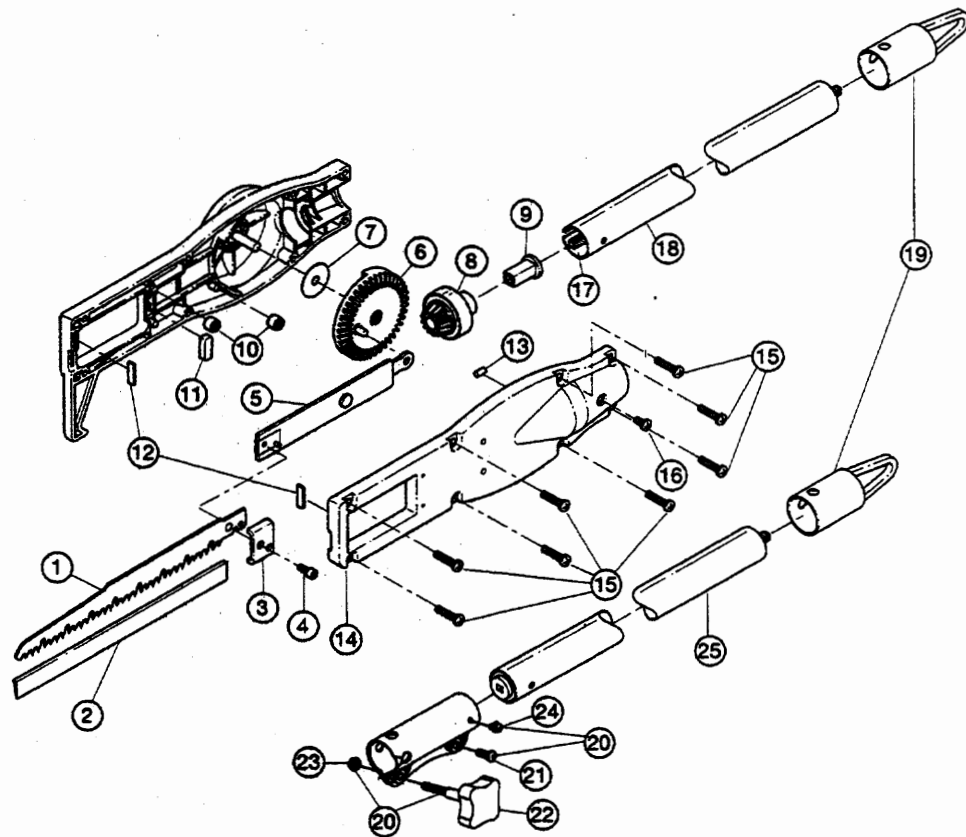

**REPLACEMENT PARTS - MODEL TP720r
TREE PRUNER ADD-ON
(Serial Number 611000001 and greater)**

Item	Part No.	Description
1	180966	Blade (2 pack)
2	181153	Blade Cover
3	181155	Blade Clamp
4	181156	Blade Clamp Screw and Washer Assembly
5	181874	Arbor Assembly
6	181875	Bevel Gear
7	181876	Washer
8	181877	Pinion Bevel Gear
9	181851	Insulator
10	181878	Slide Bushing
11	181879	Felt Seal
12	181880	Slider (2-pack)
13	181881	Rubber Plug
14	181882	Housing set
15	181345	Housing Screw (8 required)

Item	Part No.	Description
16	181883	Anti-Rotation Screw
17	181166	Drive Shaft Assembly
18	181992	Drive Shaft Housing Assembly
19	612605	Hanger
20	181616	Click-Link Coupler (includes items 21-24)
21	181617	Bolt
22	181618	Adjustment Knob
23	181886	Knob Retaining Nut
24	182057	Screw
25	181161	Extension Boom and Flex Shaft Assembly
*	181167	Allen Wrench 9/64"
*	682075	Shoulder Harness
*		Not Shown